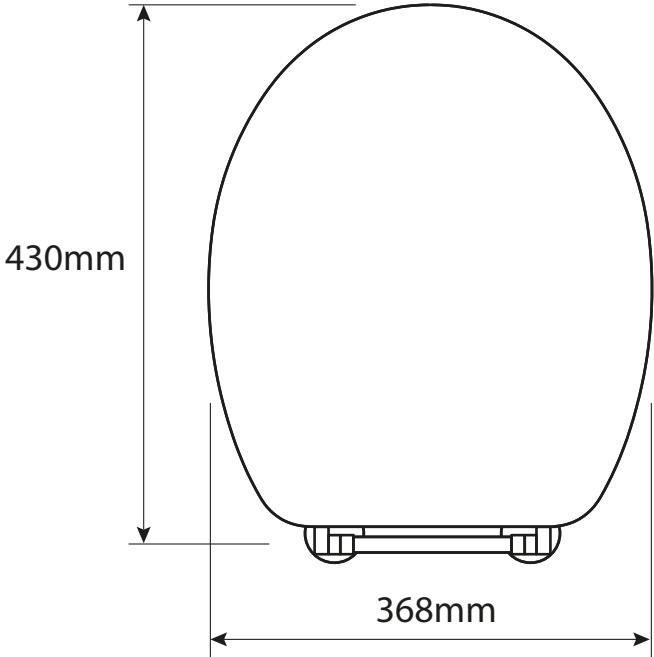

Overall Size

Max/Min Adjustment